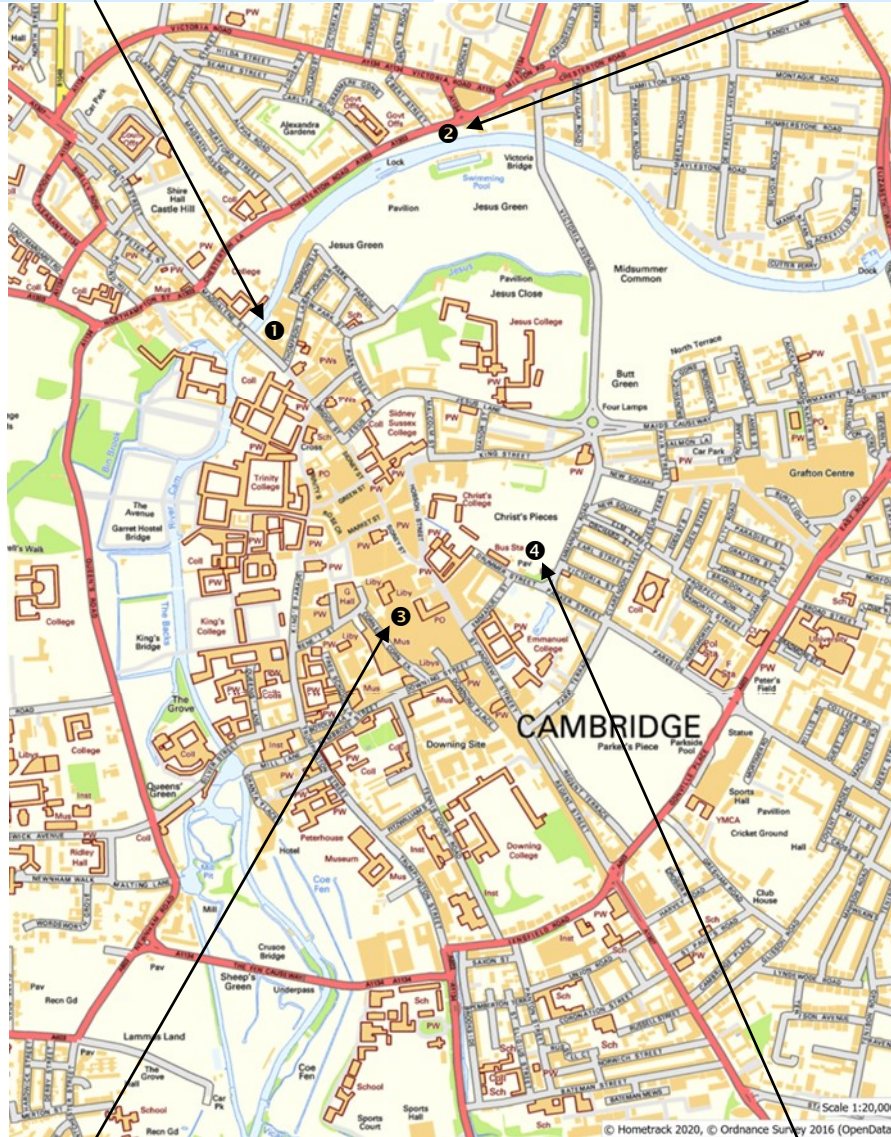

**Public Toilets remaining open in Cambridge during Coronavirus.**

Produced 23rd March 2020

Please check here <https://www.cambridge.gov.uk/public-toilets> for updates.

Toilet	Quayside
Key	❶
Location	Bridge Street, Cambridge CB2 1UF
Opening times	08:30 to 20:00
Accessible?	Yes (required Radar key)
Baby change?	Yes
Charge	No

Toilet	Chesterton Road
Key	❷
Location	Chesterton Road, Cambridge CB4 1AA
Opening times	08:00 to 18:00
Accessible?	Yes (required Radar key)
Baby change?	Yes
Charge	20p

Toilet	Lion Yard
Key	❸
Location	St. Tibbs Row Cambridge CB2 3ET
Opening times	Mon to Sat 08:30 to 20:00 Sun 10:00 to 20:00
Accessible?	Yes
Baby change?	Yes
Charge	No

Toilet	Drummer Street
Key	❹
Location	Drummer Street, Cambridge CB1 1NP
Opening times	08:00 to 20:00
Accessible?	Yes (required Radar key)
Baby change?	Yes
Charge	20p

Radar keys can be purchased on-line