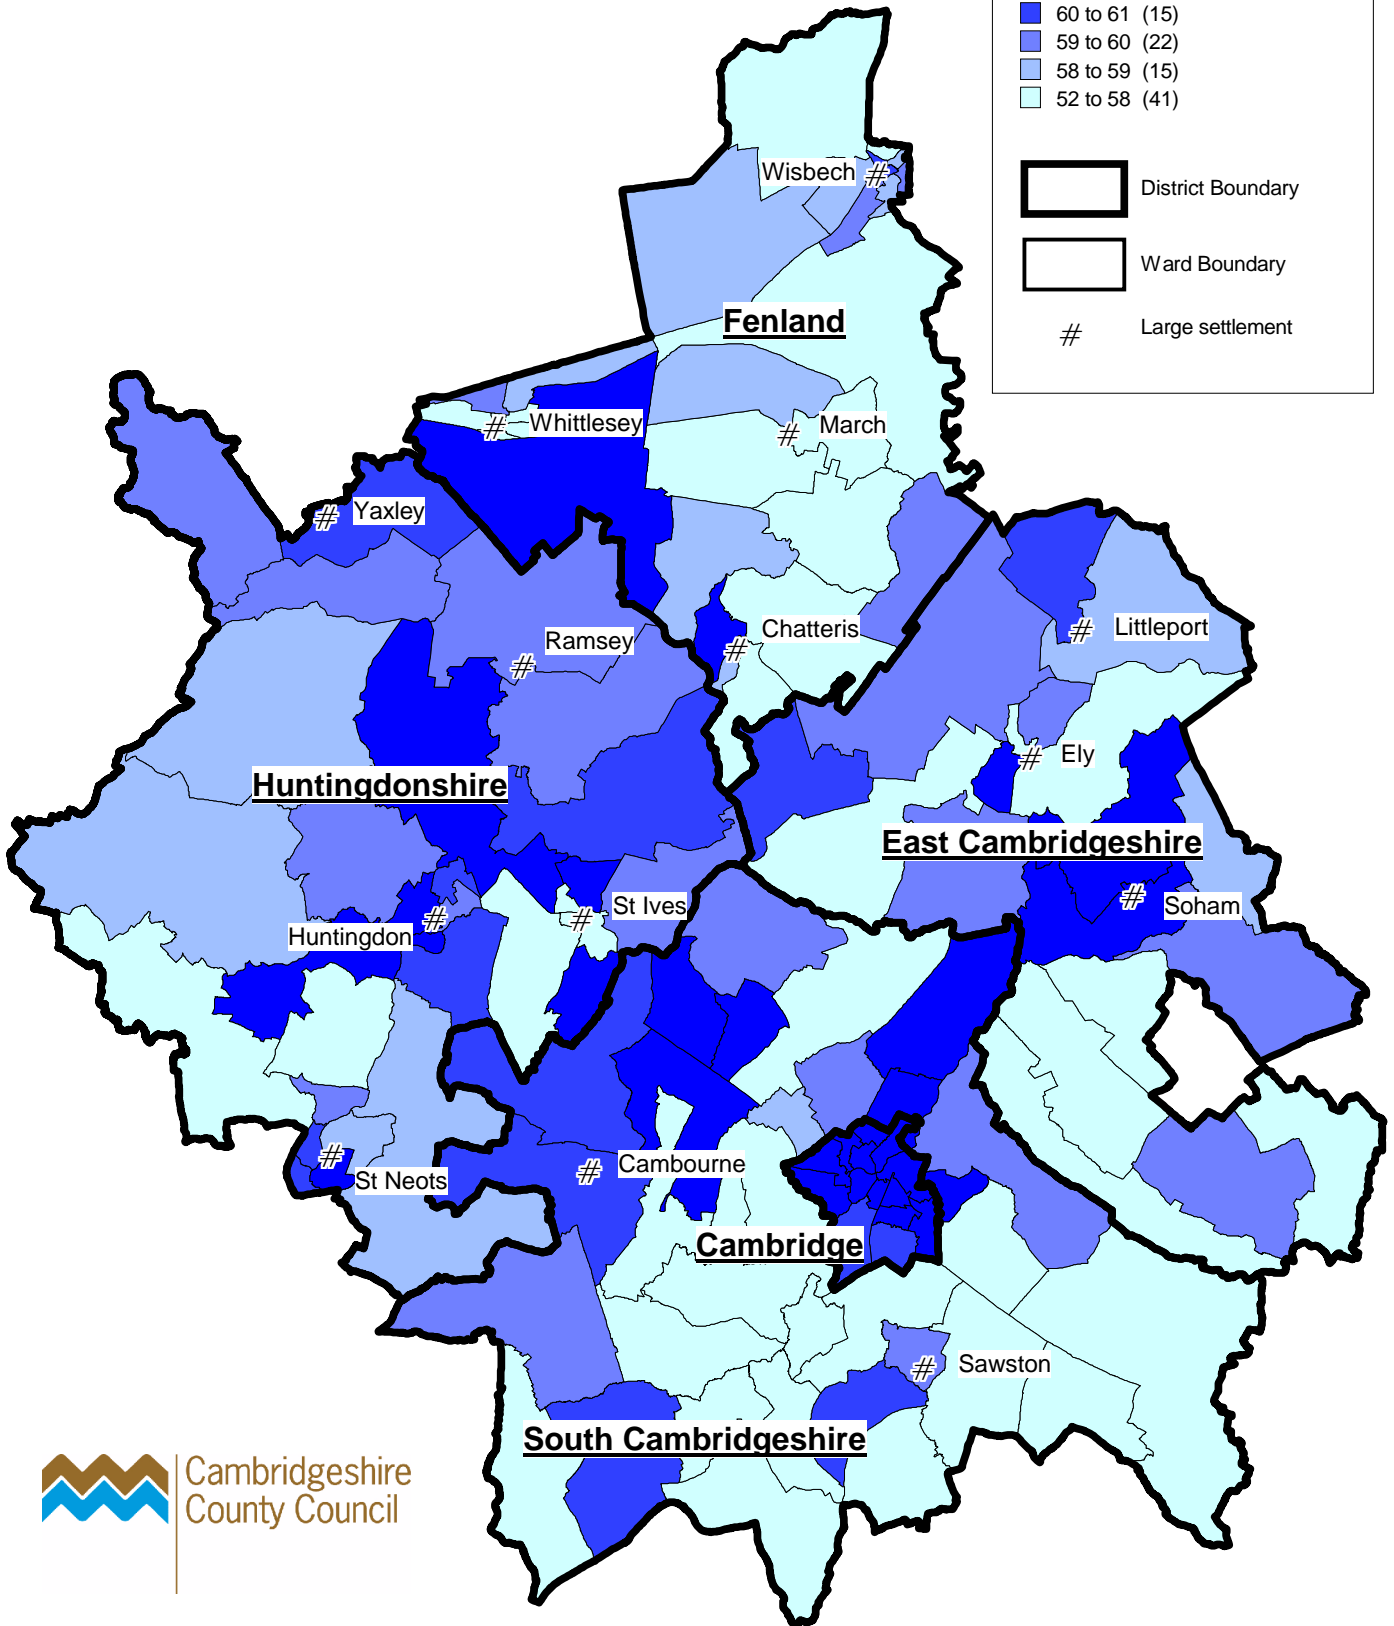

Cambridgeshire population aged 20-64 years by ward

Source: 2011 Census, ONS

Population 20-64 years (% of total population)

- 61 to 75 (30)
- 60 to 61 (15)
- 59 to 60 (22)
- 58 to 59 (15)
- 52 to 58 (41)

District Boundary

Ward Boundary

Large settlement

Cambridgeshire
County Council