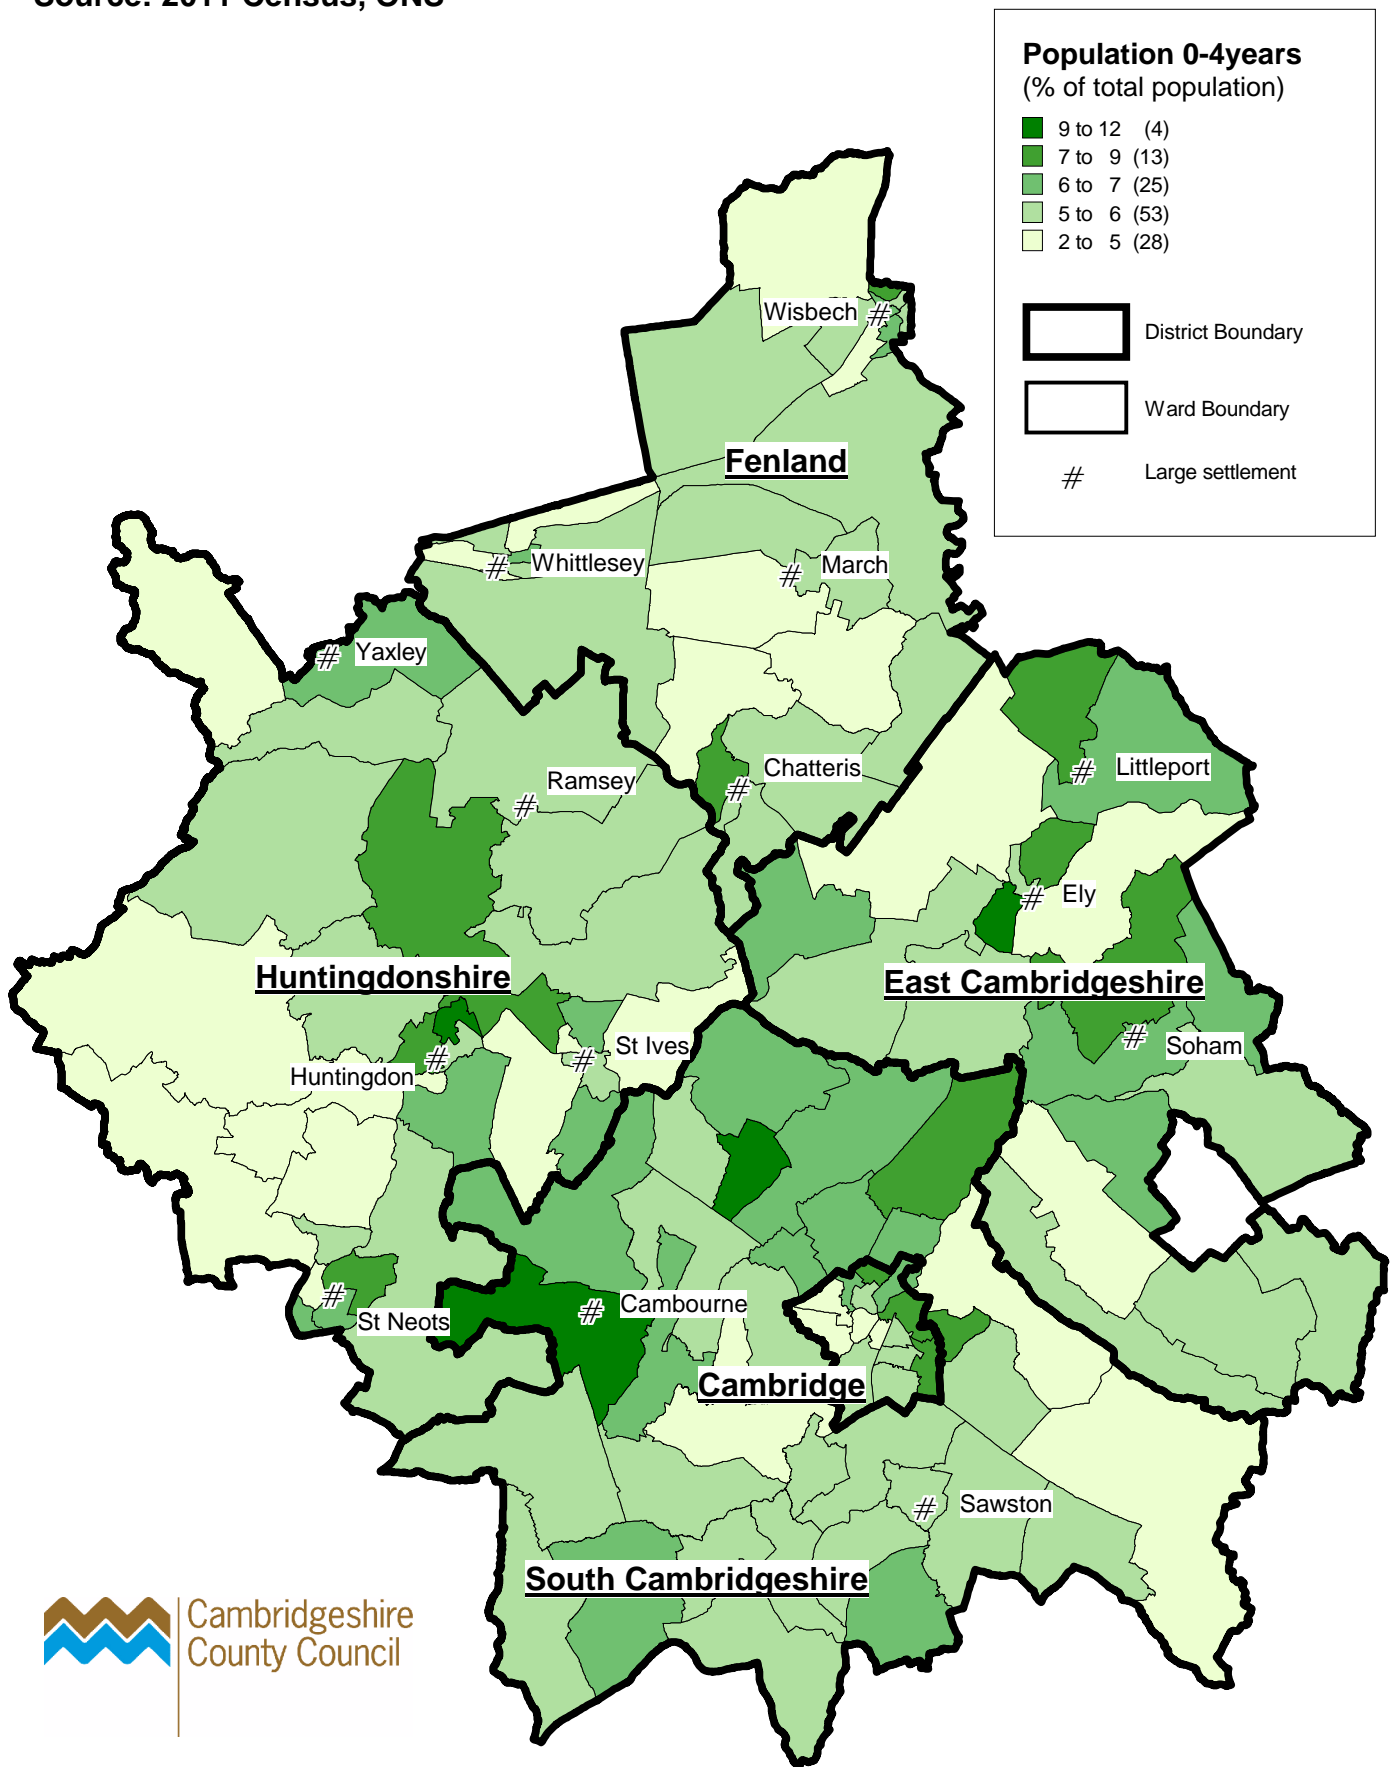

# Cambridgeshire population aged 0-4 years by ward

Source: 2011 Census, ONS

Cambridgeshire  
County Council